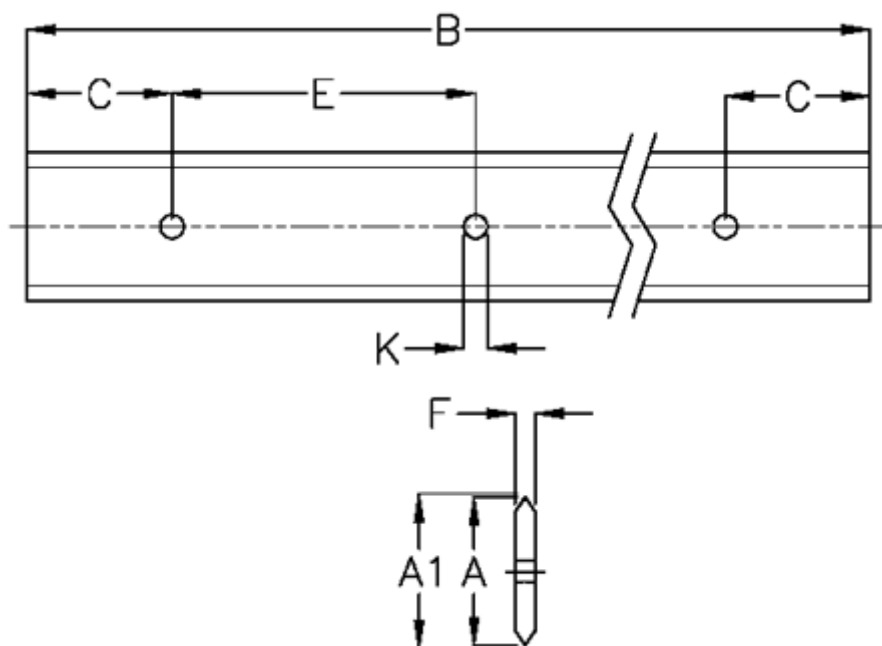

Article number: 057123612561

Description: Hepco GV3 slide S 50 L1256 P1
with counterbored holes

Measures

A	= 50	Precision type = P1
A1	= 50.82	Weight kg/1000 = 1.70
B	= 1256	
C	= 43.0	
E	= 90	
F	= 4.78	
For bearing	= J25	
K	= 7xM6	